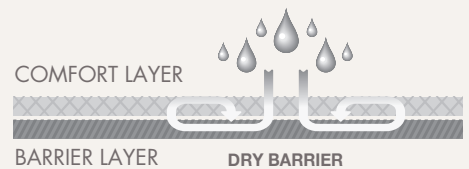

- Protects mattress from all fluids
- Elastic all around guarantees a secure fit
- Waterproof and breathable (including sides)
- Keeps mattress hygienic and stain free
- Machine washable and tumble dryer safe

Comfortable:

- Soft and luxurious
- Breathable and quiet

User friendly:

- Extremely light weight and simple to fit
- Quick and easy to wash and dry
- Suits standard and pillow-top mattresses

Safe:

- FREE from harmful chemicals
- No PVC, latex or formaldehyde
- Oeko-Tex accredited

HYGROSCOPIC SYSTEM

Product	Colour	Size	Code	Barcode
Single	White	92cm x 188cm	MP-092188-00-1	9346510000262
King Single	White	107cm x 203cm	MP-107203-00-1	9346510000279
Double	White	137cm x 188cm	MP-137188-00-1	9346510000286
Double XL	White	137cm x 203cm	MP-137203-00-1	9346510002983
Queen	White	153cm x 203cm	MP-153203-00-1	9346510000293
King	White	183cm x 203cm	MP-183203-00-1	9346510000309