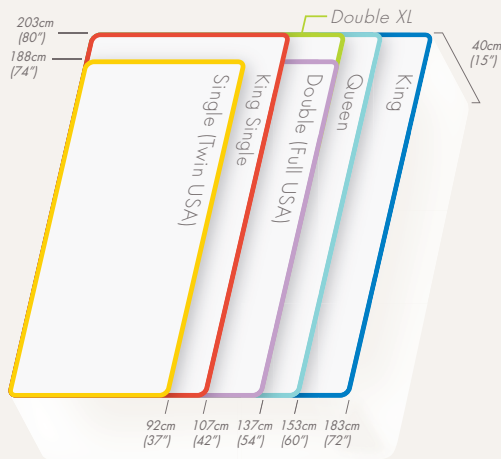

Conni®

MICRO PLUSH

Waterproof & Absorbent Fitted Sheet

Conni TECH
2 LAYERS IN 1

Fitted Sheet Sizing

FABRIC CONTENT
FACE: 100% POLYESTER
LINING: 100% POLYURETHANE

Conni Micro-Plush Fitted Sheet

Absorbent and waterproof protection

HYGROSCOPIC SYSTEM

Product	Colour	Size	Code	Barcode
Single	White	92cm x 188cm	MP-092188-00-1	9346510000262
King Single	White	107cm x 203cm	MP-107203-00-1	9346510000279
Double	White	137cm x 188cm	MP-137188-00-1	9346510000286
Double XL	White	137cm x 203cm	MP-137203-00-1	9346510002983
Queen	White	153cm x 203cm	MP-153203-00-1	9346510000293
King	White	183cm x 203cm	MP-183203-00-1	9346510000309