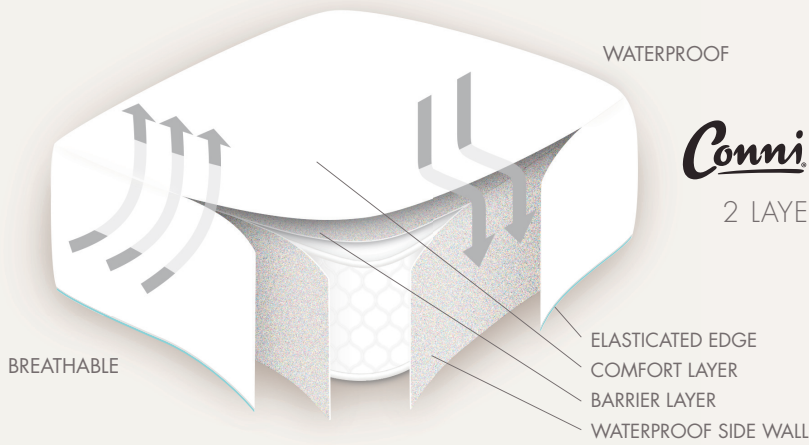

Conni®

MICRO PLUSH

Waterproof & Absorbent Fitted Sheet

Conni TECH
2 LAYERS IN 1

Fitted Sheet Sizing

FABRIC CONTENT
FACE: 100% POLYESTER
LINING: 100% POLYURETHANE

Conni Micro-Plush Fitted Sheet

Absorbent and waterproof protection

- Protects mattress from all fluids
- Elastic all around guarantees a secure fit
- Waterproof and breathable (including sides)
- Keeps mattress hygienic and stain free
- Machine washable and tumble dryer safe

HYGROSCOPIC SYSTEM

Product	Colour	Size	Code	Barcode
Single	White	92cm x 188cm	MP-092188-00-1	9346510000262
King Single	White	107cm x 203cm	MP-107203-00-1	9346510000279
Double	White	137cm x 188cm	MP-137188-00-1	9346510000286
Double XL	White	137cm x 203cm	MP-137203-00-1	9346510002983
Queen	White	153cm x 203cm	MP-153203-00-1	9346510000293
King	White	183cm x 203cm	MP-183203-00-1	9346510000309